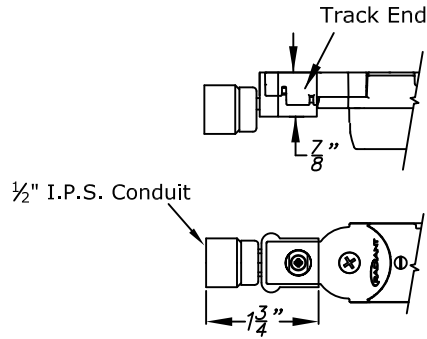

# POWER COVE LED LUMINAIRE

## Feed Connector Options

**EFC** (Conduit End Feed)  
Non-Dimming

**EFW** (Wire End Feed)  
Non-Dimming

**INL** (In Line Connector)

Radiant Lighting Solutions reserves the right to change product specifications without notice for ongoing product improvements