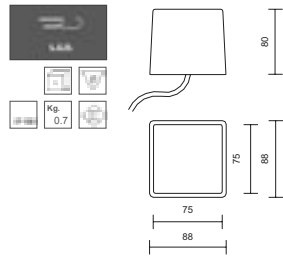

ground LED signals in tempered glass IP68 **Porfido** 88x88x80

LIGHT BY
LUXEON

Static load **1,000 Kg**
Maximum transit speed **30 Km/h**
Protection against impacts **IK = 9**

white LED, 3.6W 9+15v d.c.
fixture without control gear
drive-over recessed fixture 1000 Kg
available in five colours
fixture **76280.00**
control gear _____

amber LED, 3.6W 9+15v d.c.
fixture **76282.00**
control gear _____

blue LED, 3.6W 9+15v d.c.
fixture without control gear
fixture **76281.00**
control gear _____

green LED, 3.6W 9+15v d.c.
fixture **76284.00**
control gear _____

red LED, 3.6W 9+15v d.c.
fixture **76285.00**
control gear _____