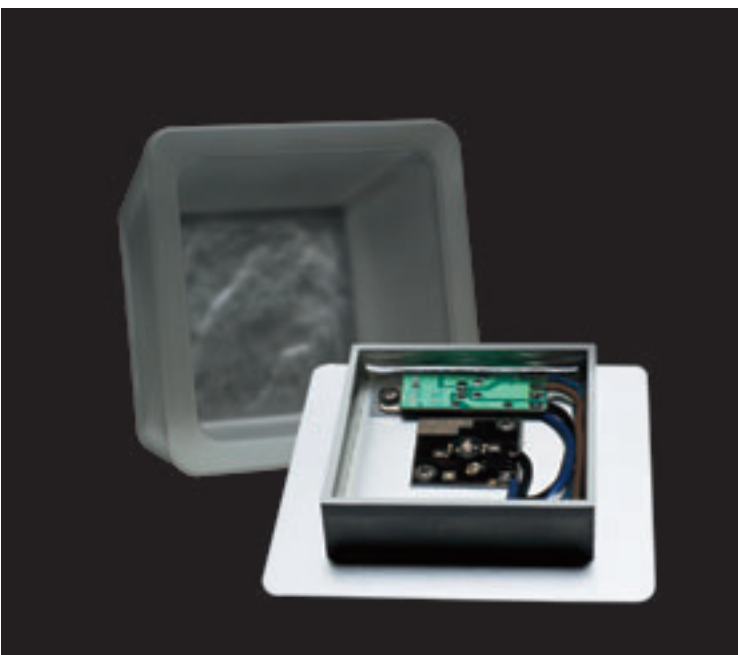

The fixture works with a d.c. voltage and has inverse polarity protection (it will not start if the connection is wrong), it has an input of approximately 300mA.

Porfido's electronic component is **completely** embedded in resin to ensure total waterproofness. The neoprene cable leading out can be buried with no problem.

amber

blue

green

red

ground LED signals in tempered glass IP68 **Porfido**

The top glass can be touched with no problem; its **temperature** does not vary when the fixture is **switched on**.

The d.c. supply **circuit** inside the product guarantees a constant light beam regardless of the supply voltage that can range between 9 and 15 Volt d.c.

The standard product cannot be connected to dimmer systems; dimmable fixtures can be made on request however.

bollard signal lighting fixtures **Porfido** Paletto 88x88

QT-9, 1x60W max G9

dimensions 88x88 mm
made in extruded aluminium