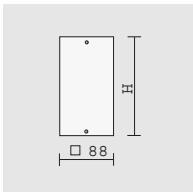

Control gears for Porfido/Porfido Paletto LEDs

electronic control gear IP40
230/12v d.c. 15W

38919.00

Dimensions:
130x40x30 mm

it can control up to 4
Porfido fixtures

electromagnetic control gear IP66
230/12v d.c. 50W

38920.00

Dimensions:
110x110x45 mm

it can control up to 14
Porfido fixtures

Accessories only for Porfido Paletto

pole for
Porfido 88x88

76406.68 h=50 mm
76407.68 h=150 mm
76408.68 h=750 mm

pole for
Porfido 75x75