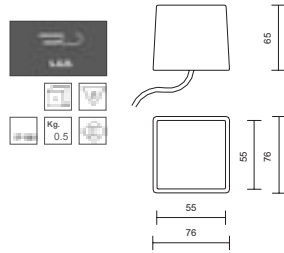

ground LED signals in tempered glass IP68 **Porfido** 75x75x65

LUXE CH

Static load **1,000 Kg**
Maximum transit speed **30 Km/h**
Protection against impacts **IK = 9**

white LED, 3.6W 9+15v d.c.

fixture without control gear

drive-over recessed fixture 1,000 Kg
available in five colours

fixture **76390.00**

control gear _____

amber LED, 3.6W 9+15v d.c.

fixture **76392.00**

control gear _____

blue LED, 3.6W 9+15v d.c.

fixture without control gear

fixture **76391.00**

control gear _____

green LED, 3.6W 9+15v d.c.

fixture **76394.00**

control gear _____

red LED, 3.6W 9+15v d.c.

fixture **76395.00**

control gear _____